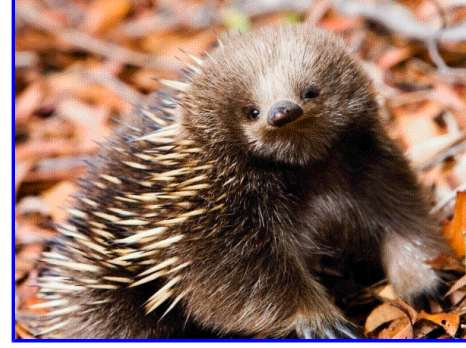

The Echidna

geschrieben von

Jan Kröhmer

-2-

The Echidna is a animal who looks like an hedgehog(igel) with a long nose and a long spines(stacheln) The Echidna is a kind of monotremes. They are 35 cm long and 2.7 to 7 kilogram heavy. There look like a sweet hedgehog with long spines(6cm). The belly(bauch) is unprotected.

-3-

You can find Echidna all in Austria and New Guinea(Desert region,Wood region,parkland). The echidna is a single, only in the mating season does it meet for mating,and their eat small marsupial,earthworms (Regenwürmer,Ants and Temeite.

www.minibooks.ch

-4-

If they feel threatened, they dig into the earth very quickly. They then wedge with the strong limbs, leaving only the spiky top protruding from the floor.

There threatend by: Red fox,dingo and "Buntwaranen"